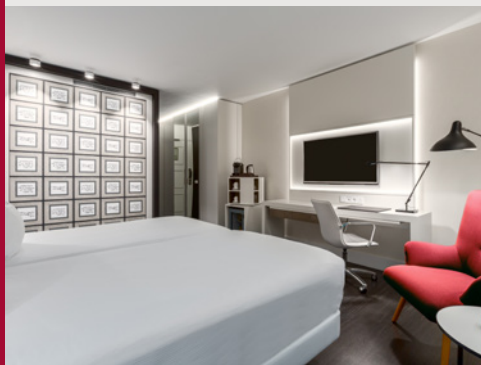

NH COLLECTION

AMSTERDAM • BARBIZON PALACE

Location

The hotel is located in the oldest part of Amsterdam, behind the restored façade of 19 authentic 17th-century buildings. Just opposite Amsterdam's Central Station, the hotel is a five-minute walk away from Dam Square. Trendsetting shopping streets are around the corner just as cultural tours such as the Royal Palace, Chinatown and the Red Light District.

meetings

pets allowed

274 Rooms

- 203 Standard Rooms
- 52 Deluxe Rooms
- 4 Junior Suites
- 3 Suites
- 11 Apartments
- 1 Room adapted for the disabled

Hotel facilities

- Airport shuttle (paid)
- Indoor valet parking (paid)
- Business centre
- Facilities for the disabled
- Dry cleaning service
- Newspapers
- Fitness
- Bicycle rental
- Concierge services

Meetings & events

- 12 meeting rooms
- capacity for up to 550 people
- 15th-century St. Olof Chapel
- suitable for all kind of events

Room facilities

- Recently renovated rooms
- Mattresses exclusively designed for NH Collection
- Choice of pillows
- Individually-controlled air conditioning
- Rain showers
- 24/7 In-room dining
- Nespresso coffee machines
- Free wireless internet access
- Exclusive amenity line
- Professional hairdryer
- Ironing and laundry service