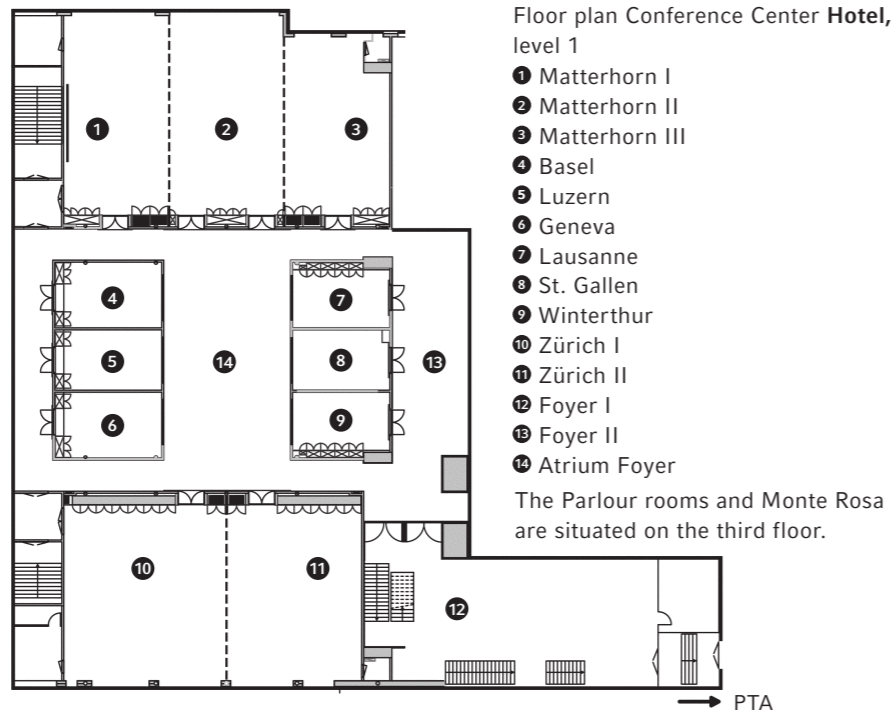

Floorplans Conference Center Hotel.

Audio visual

Our meeting centre is equipped with state of the art AV solutions. Renewed in 2015, the AV features new HD projectors, touch screens and new amplifiers in the main rooms and wireless projections through Airmidia in all rooms.

Prices Conference Center Hotel.

Function room rental prices

Room	Day	½ Day	Evening	24 hrs
	8 hrs – 17 hrs	8 hrs – 12 hrs 13 hrs – 17 hrs	18hrs – 24hrs	hold
Matterhorn I	€ 1 900	€ 1 350	€ 1 350	€ 2 400
Matterhorn II	€ 1 900	€ 1 350	€ 1 350	€ 2 400
Matterhorn III	€ 1 500	€ 1 050	€ 1 050	€ 1 700
Matterhorn I + II	€ 3 700	€ 2 650	€ 2 650	€ 4 800
Matterhorn II + III	€ 3 300	€ 2 350	€ 2 350	€ 4 000
Matterhorn I + II + III	€ 5 200	€ 3 700	€ 3 700	€ 6 500
Zürich I	€ 1 900	€ 1 350	€ 1 350	€ 2 400
Zürich II	€ 1 900	€ 1 350	€ 1 350	€ 2 400
Zürich I + II	€ 3 700	€ 2 650	€ 2 650	€ 4 800
Monte Rosa	€ 925	€ 825	€ 825	€ 1 000
Basel	€ 725	€ 600	€ 600	€ 800
Geneva	€ 725	€ 600	€ 600	€ 800
Luzern*	€ 600	€ 500	€ 500	€ 700
St. Gallen*	€ 600	€ 500	€ 500	€ 700
Lausanne*	€ 600	€ 500	€ 500	€ 700
Winterthur*	€ 600	€ 500	€ 500	€ 700
Parlour Room I*	€ 350	€ 275	€ 275	
Parlour Room II*	€ 350	€ 275	€ 275	

*) In these function rooms beamer and screen are not included.
All quoted rates are including 21% VAT.